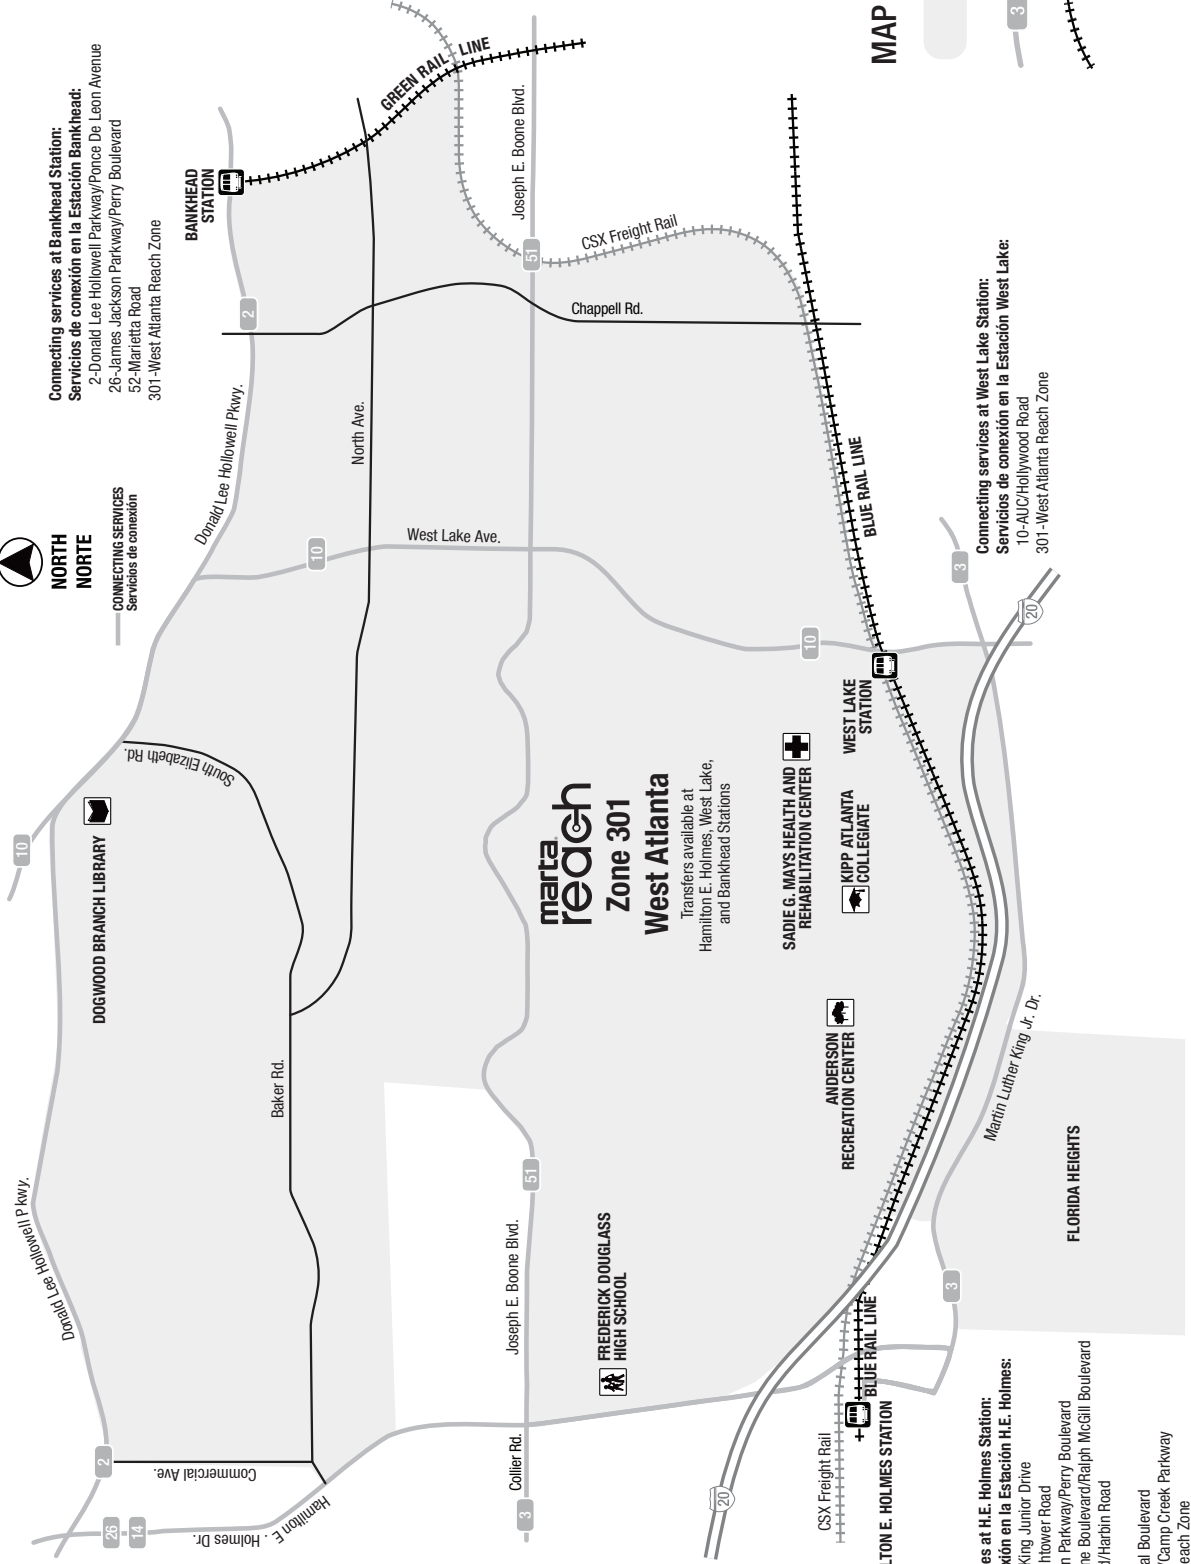

301 West Atlanta

marta reach

Your destination has never been closer to your door.

WITH SERVICE TO:

- Bankhead Station
- H.E. Holmes Station
- West Lake Station

MARTA Reach

EFFECTIVE: March 7, 2026

To request information in another language or in accessible format, call 404-848-4037 or 404-848-5665 (TTY)

Reach ofrece viajes compartidos bajo demanda, de punto a punto, con conexiones a rutas de tren y autobús en 12 zonas dentro del área de servicio de MARTA.

To book a ride

- **Download the app**
Available from the Google Play or Apple App Store now.
- **Visit us on the web**
At book.martareach.rideco.com/login.
- **Call MARTA Reach reservations**
At 404-848-6622 (available from 8:30 AM to 5:00 PM daily).

NORTH
NORTE

CONNECTING SERVICES
Servicios de conexión

Connecting services at Bankhead Station:
Servicios de conexión en la Estación Bankhead:
2-Donald Lee Hollowell Parkway/Ponce De Leon Avenue
26-James Jackson Parkway/Perry Boulevard
52-Marietta Road
301-West Atlanta Reach Zone

**Transfers available at
Hamilton E. Holmes, West Lake,
and Bankhead Stations**

Connecting services at H.E. Holmes Station:
Servicios de conexión en la Estación H.E. Holmes:
3-Martin Luther King Junior Drive
14-Blandtown/Hightower Road
26-James Jackson Parkway/Perry Boulevard
51-Joseph E. Boone Boulevard/Ralph McGill Boulevard
66-Brownlee Road/Harbin Road
67-Peyton Place
73-Fulton Industrial Boulevard
165-Fairburn Road/Camp Creek Parkway
301-West Atlanta Reach Zone
-Cobb Line